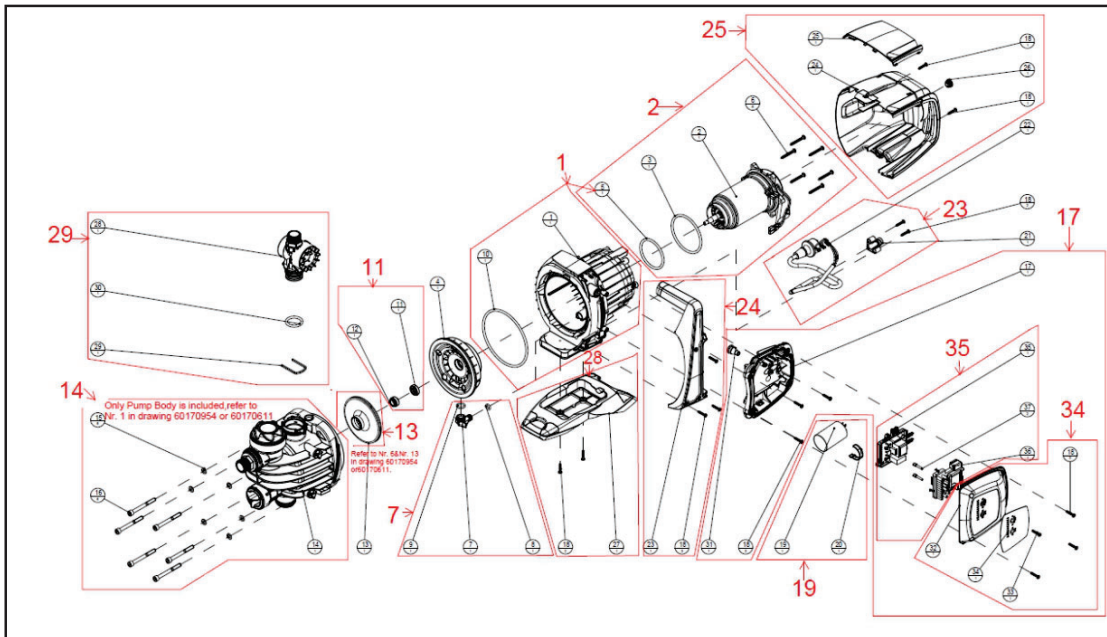

# SPARE PARTS LIST

**C Series C4**

N°	CODE	DESCRIPTION
1	SP00002305	(SP)KIT FLANGE
2	SP00002307	(SP)KIT MOTOR H80 ASS.Y
3	SP00002287	(SP) KIT NRV KNOB BLUE
4	SP00002279	(SP)KIT NON RETURN VALVE
5	SP00002280	(SP)KIT FILTER WITH CAP
7	SP00002280	(SP)KIT DRAINAGE PIPE
11	SP00002272	(SP)KIT SHAFT SEAL
12	SP00002285	(SP)KIT PLUG 1/4" BLUE
13	SP00002306	(SP)KIT IMPELLER WITH DIFFUSER, VENTURI
14	SP00002303	(SP)KIT PUMP BODY
16	SP00002303	(SP) PUMP BODY PLUG
17	SP00002312	(SP)KIT TERMINAL BOARD CLAYTECH
18	SP00002283	(SP)KIT TOOLS TO OPEN CAP
19	SP00002275	(SP)KIT CAPACITOR
23	SP00002281	(SP)KIT POWER CABLE SCHUKO PLUG
24	SP00002274	(SP)KIT HANDLE DIY
25	SP00002276	(SP)KIT MOTOR COVER BLUE
28	SP00002282	(SP)KIT PUMP BASE
29	SP00002314	(SP)KIT SENSOR
30	SP00002282	(SP)KIT CONNECTION GAS 1" BLUE
34	SP00002282	(SP)KIT TERMINAL BOX COVER CLAYTECH
35	SP00002313	(SP)KIT CONTROL UNIT