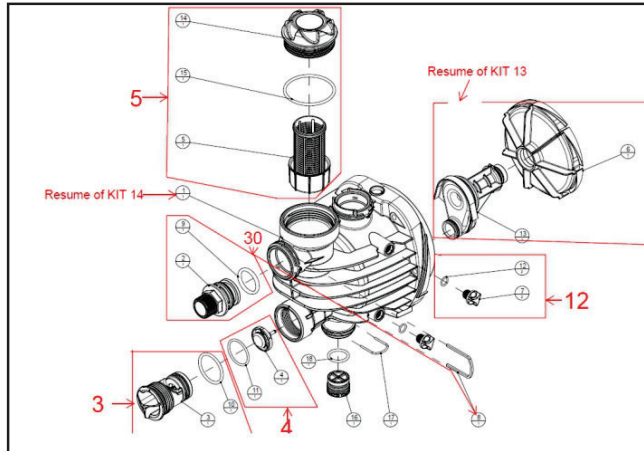

# SPARE PARTS LIST

**C Series C4**

N°	CODE	DESCRIPTION
1	SP00002305	(SP)KIT FLANGE
2	SP00002307	(SP)KIT MOTOR H80 ASS.Y
3	SP00002287	(SP) KIT NRV KNOB BLUE
4	SP00002279	(SP)KIT NON RETURN VALVE
5	SP00002280	(SP)KIT FILTER WITH CAP
7	SP00002280	(SP)KIT DRAINAGE PIPE
11	SP00002272	(SP)KIT SHAFT SEAL
12	SP00002285	(SP)KIT PLUG 1/4" BLUE
13	SP00002306	(SP)KIT IMPELLER WITH DIFFUSER, VENTURI
14	SP00002303	(SP)KIT PUMP BODY
16	SP00002303	(SP) PUMP BODY PLUG
17	SP00002312	(SP)KIT TERMINAL BOARD CLAYTECH
18	SP00002283	(SP)KIT TOOLS TO OPEN CAP
19	SP00002275	(SP)KIT CAPACITOR
23	SP00002281	(SP)KIT POWER CABLE SCHUKO PLUG
24	SP00002274	(SP)KIT HANDLE DIY
25	SP00002276	(SP)KIT MOTOR COVER BLUE
28	SP00002282	(SP)KIT PUMP BASE
29	SP00002314	(SP)KIT SENSOR
30	SP00002282	(SP)KIT CONNECTION GAS 1" BLUE
34	SP00002282	(SP)KIT TERMINAL BOX COVER CLAYTECH
35	SP00002313	(SP)KIT CONTROL UNIT